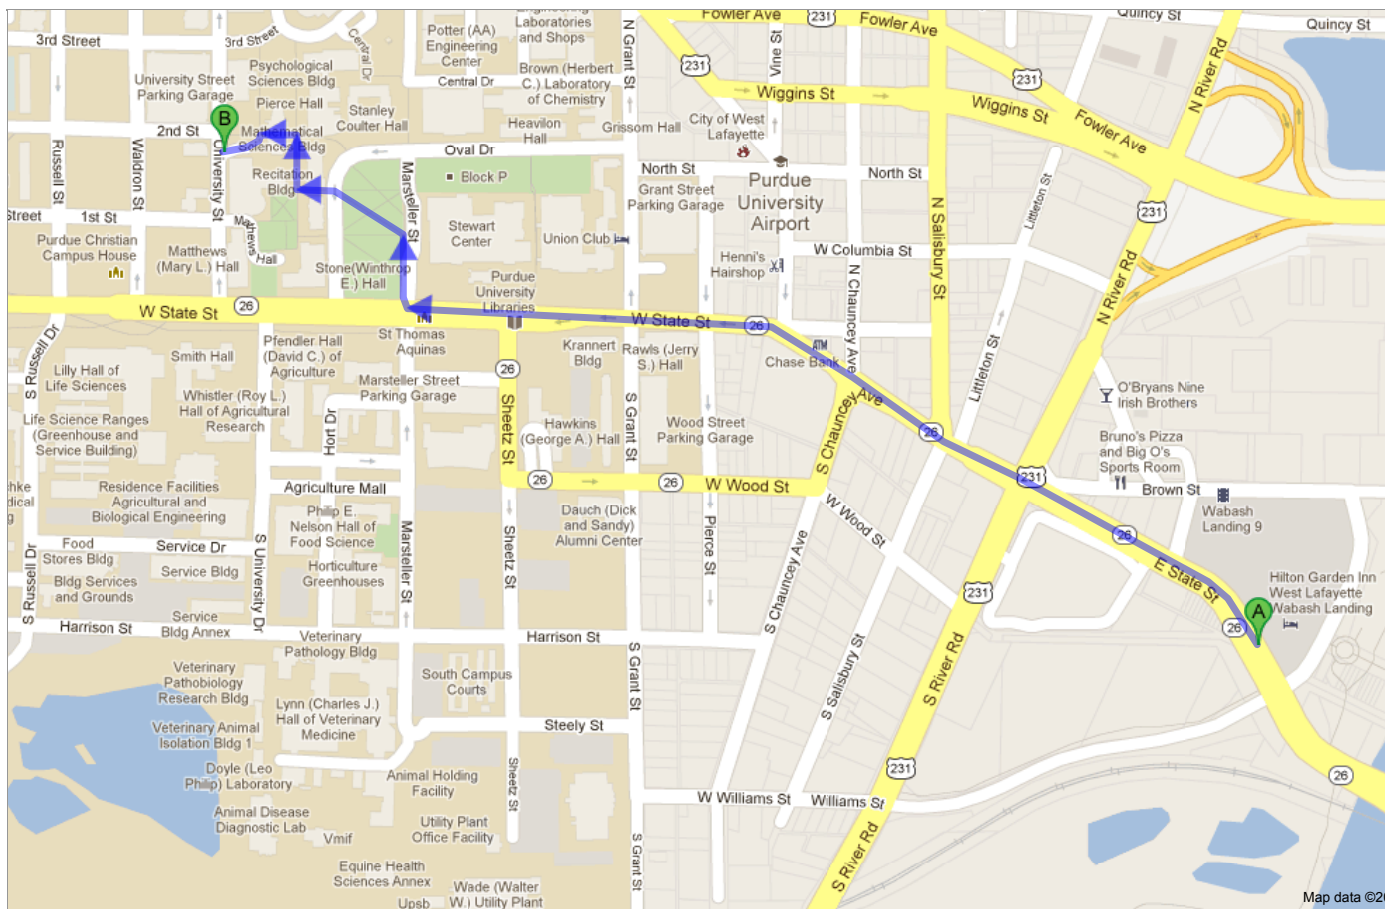

To see all the details that are visible on the screen, use the "Print" link next to the map.

**Walking directions are in beta.**

Use caution – This route may be missing sidewalks or pedestrian paths.

**Walking directions to Beering Hall on University St**

**A Hilton Garden Inn West Lafayette Wabash Landing**  
356 East State Street, West Lafayette, IN 47906

1. Head northwest on IN-26 W/E State St toward Roebuck Dr 0.8 mi
2. Turn right at Marsteller St 315 ft
3. Turn left at Hello Walk 0.1 mi
4. Turn right 240 ft
5. Turn left 154 ft
6. Turn left  
Destination will be on the left 190 ft

**B Beering Hall on University St**

These directions are for planning purposes only. You may find that construction projects, traffic, weather, or other events may cause conditions to differ from the map results, and you should plan your route accordingly. You must obey all signs or notices regarding your route.  
Map data ©2012 Google